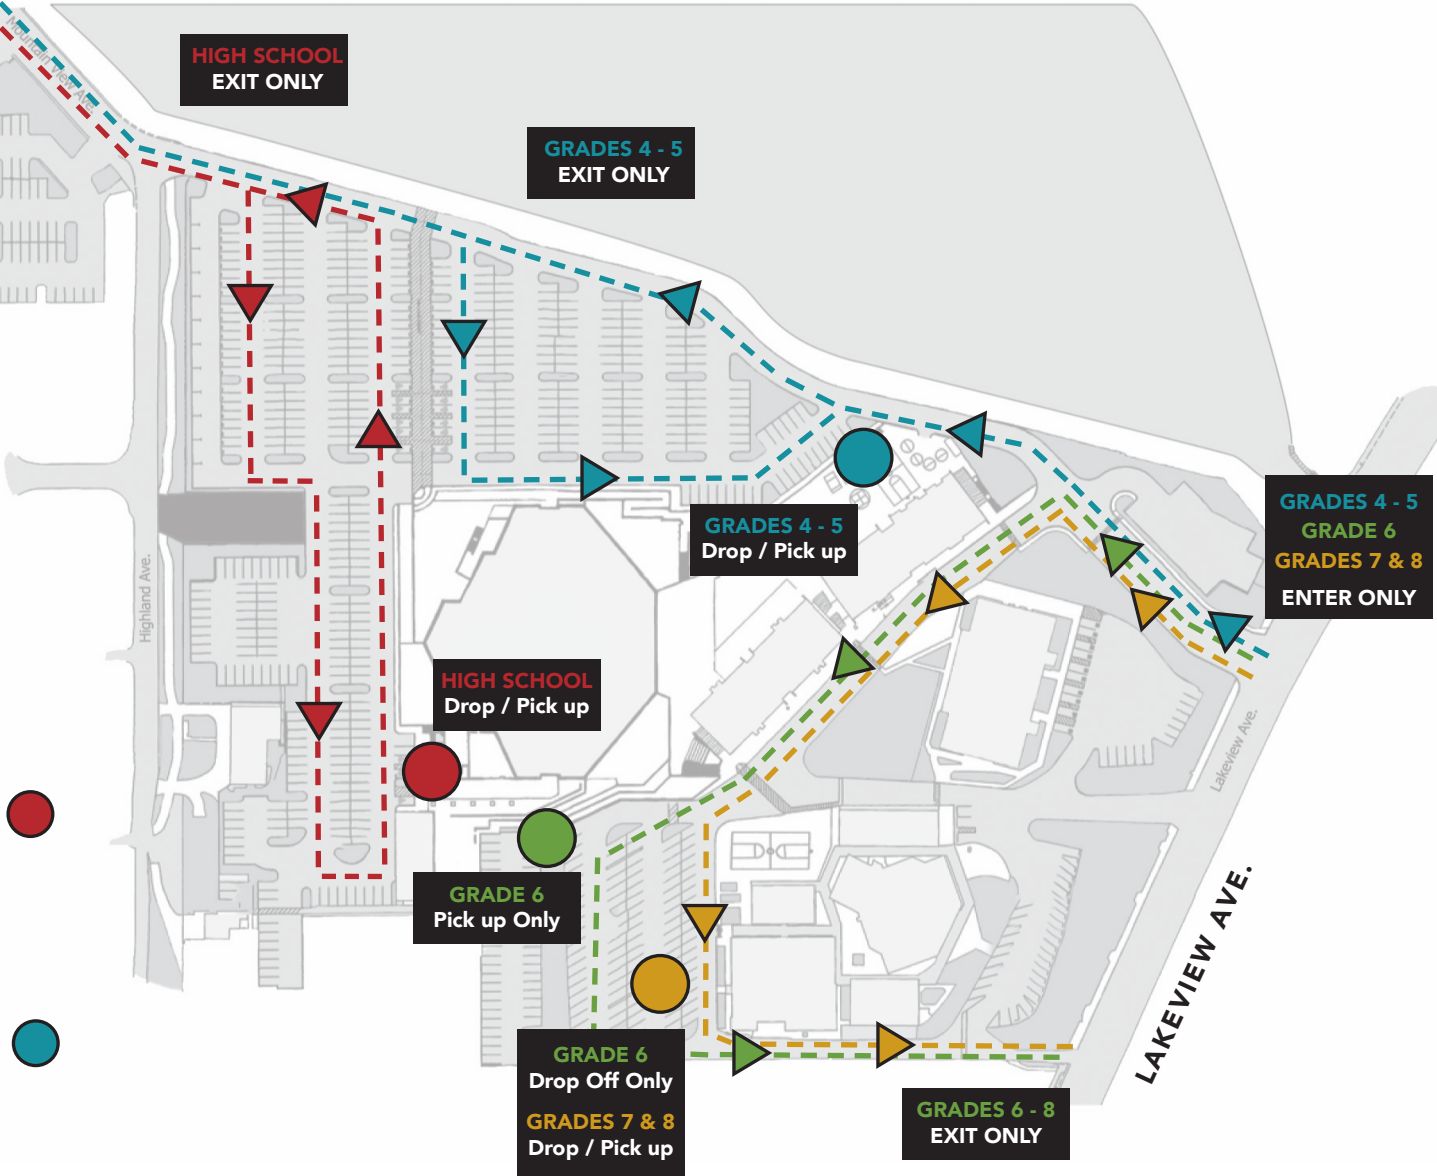

NEXTGEN DROP OFF / PICK UP MAP

**GRADES 4 - 5
HIGH SCHOOL
ENTER ONLY**

MOUNTAINVIEW AVE.

**HIGH SCHOOL
EXIT ONLY**

**GRADES 4 - 5
EXIT ONLY**

**JUNIOR HIGH
DROP-OFF / PICK-UP**

Grade 6 ●

Grade 7 & 8 ●

**HIGH SCHOOL
DROP-OFF / PICK-UP**

**FORTIFIED
DROP-OFF / PICK-UP**

**GRADES 4 - 5
GRADE 6
GRADES 7 & 8
ENTER ONLY**

**HIGH SCHOOL
Drop / Pick up**

**GRADES 4 - 5
Drop / Pick up**

**GRADE 6
Pick up Only**

**GRADE 6
Drop Off Only
GRADES 7 & 8
Drop / Pick up**

**GRADES 6 - 8
EXIT ONLY**

LAKEVIEW AVE.

FRIENDSCHURCH